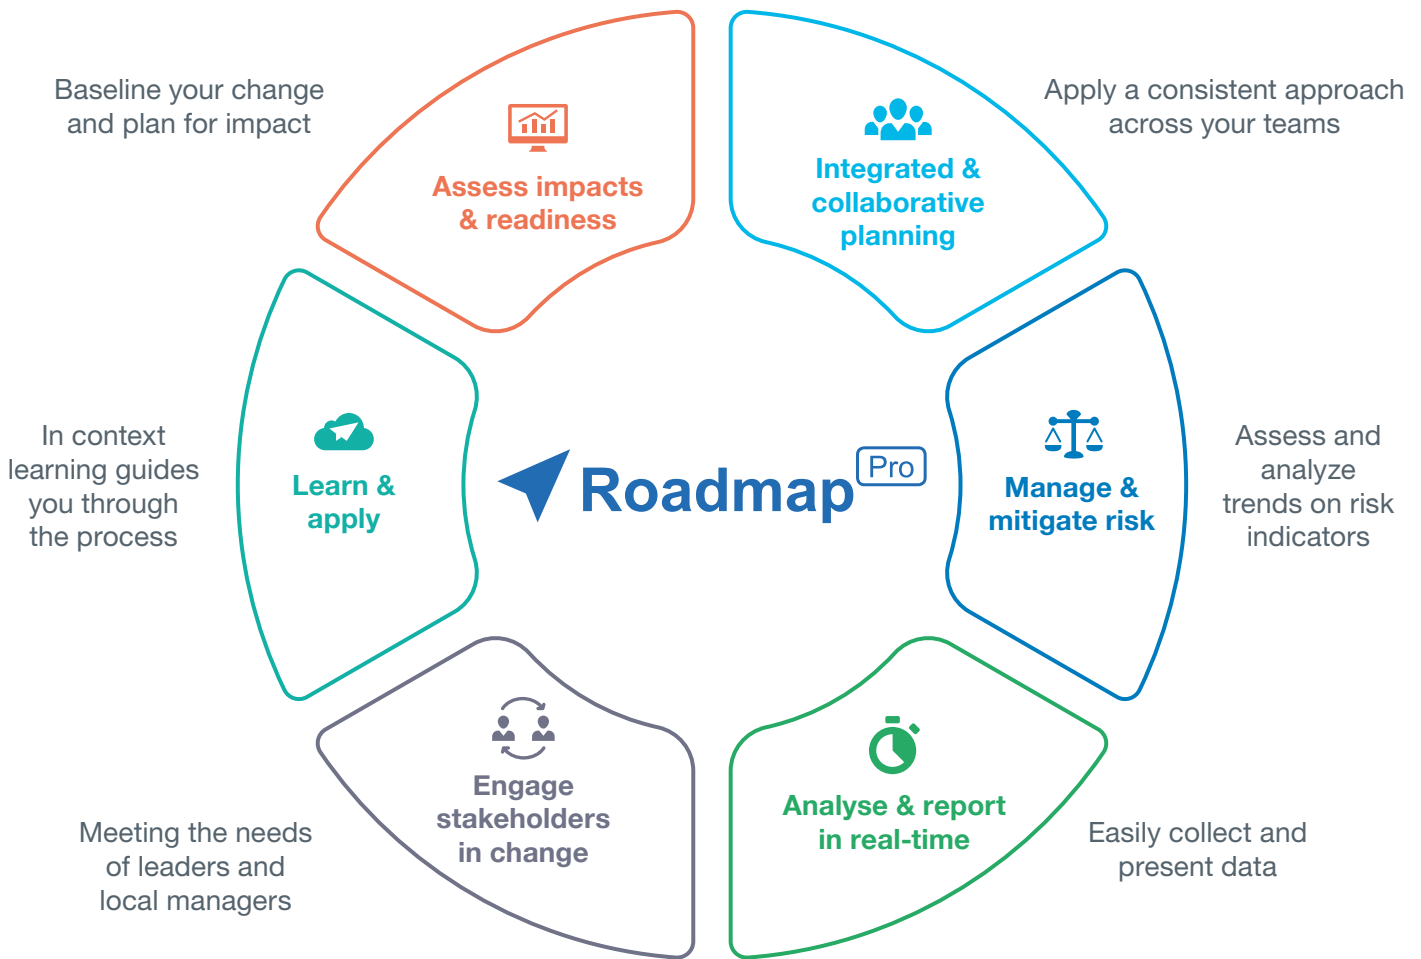

How Roadmap Pro works

Key features of Roadmap Pro

Single dashboard

Roadmap Pro allows your team members to manage all of their projects in one place

Contextual learning

Learning is on-demand and “as you go”, apply it at the point of need

Step-by-step planner

Everything you need to build your change plan, including a visual guide to the entire process

Powerful & integrated tools

Full suite of 9 fully integrated planning, diagnostic and tracking tools

Proven process that integrates

Based on our proven PCI methodology used successfully by over 30,000 users across the globe, it integrates with PMI and Prince 2

Collaborate across teams

Enable your teams to work together via shared dashboards

Realtime data on projects

With our diagnostic tools and powerful reporting capabilities you can get project change data as you need it

Take a global approach

Allows global teams to work together quickly and easily

To learn more about RoadMap Pro request a demo via our website www.changefirst.com or email us at sales@change_rst.com

Changefirst's PCI® and Roadmap Pro® are licensed products and are protected by copyright laws. Copyright© Changefirst Limited 2021. All rights reserved.